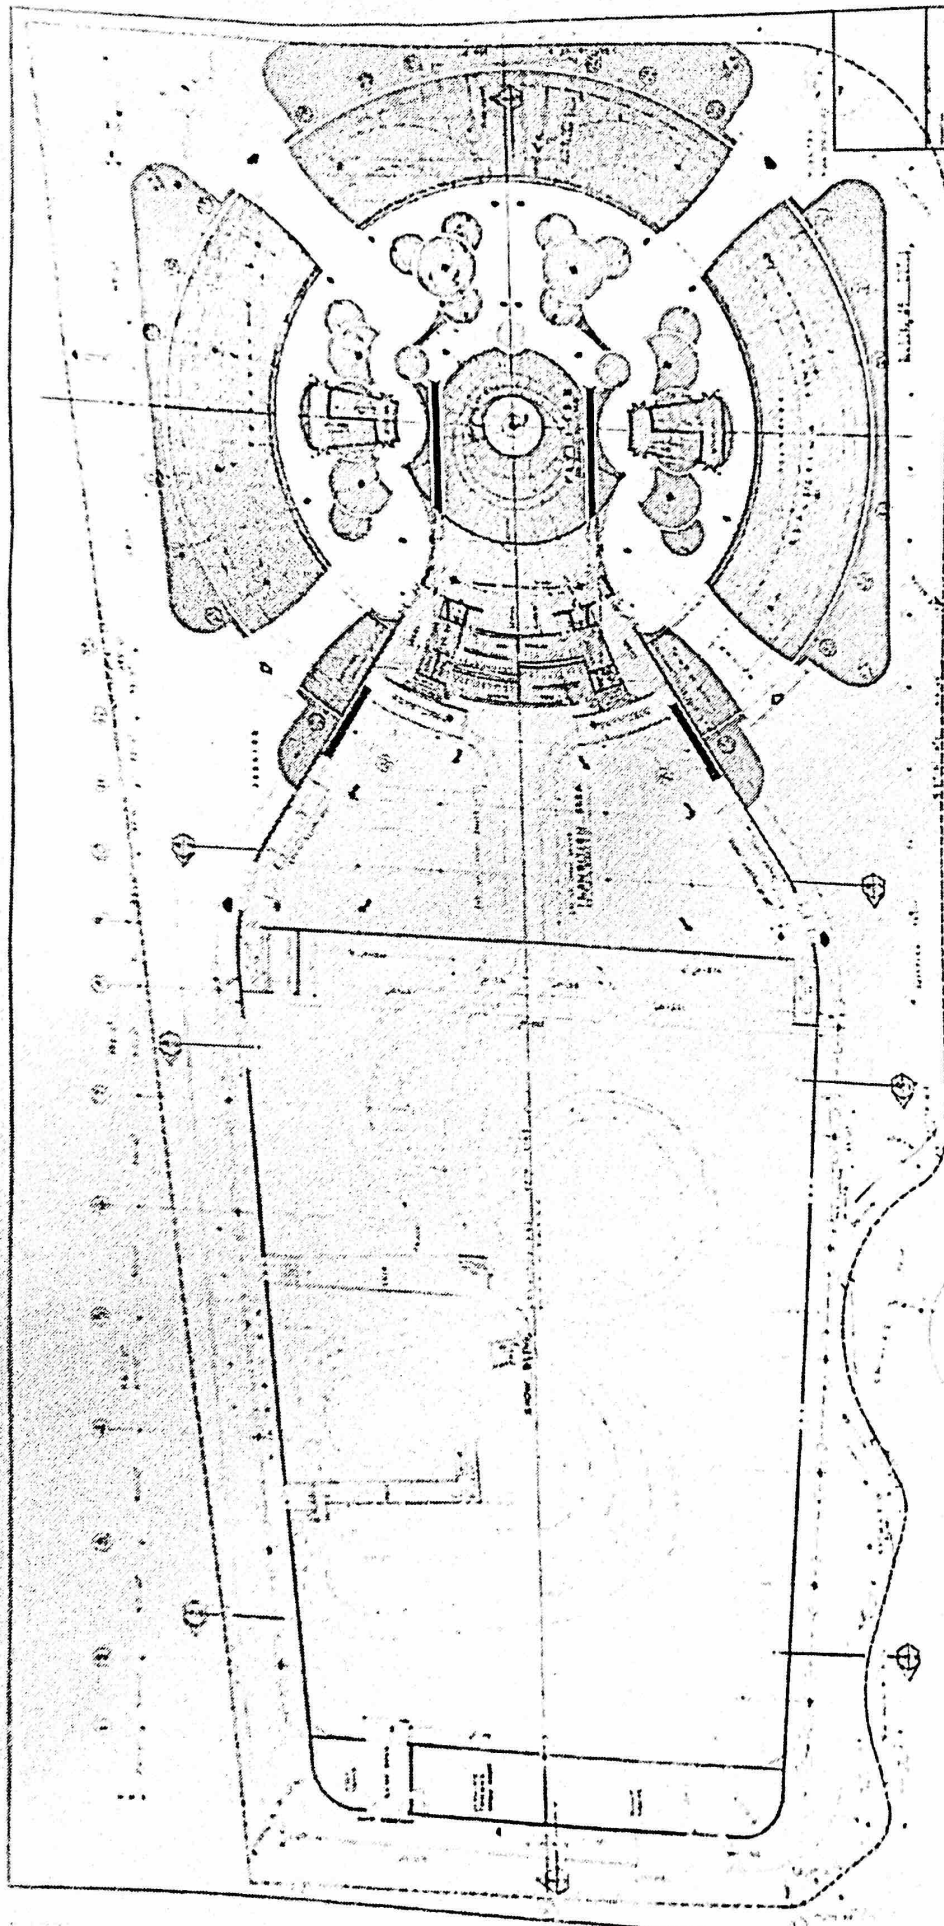

FORD MOTOR COMPANY NEW YORK WORLD'S FAIR EXHIBIT 1964-1965 EXHIBIT DESIGN DATE	<b>FORD MOTOR COMPANY</b> NEW YORK WORLD'S FAIR EXHIBIT 1964-1965 EXHIBIT DESIGN DATE	A WALT DISNEY CREATION AND ASSOCIATES OF WALT DISNEY PRODUCTIONS, INC. 1371 AVENUE OF THE STARS BRUNNEN, NEW YORK 10019	WILTON BECKER AND ASSOCIATES ARCHITECTS 100 WEST 42ND STREET NEW YORK 36, N.Y.	EXHIBIT DESIGN DATE DRAWING NO. 100 SHEET NO. 3
--	---	---	---	---

FIRST FLOOR PLAN