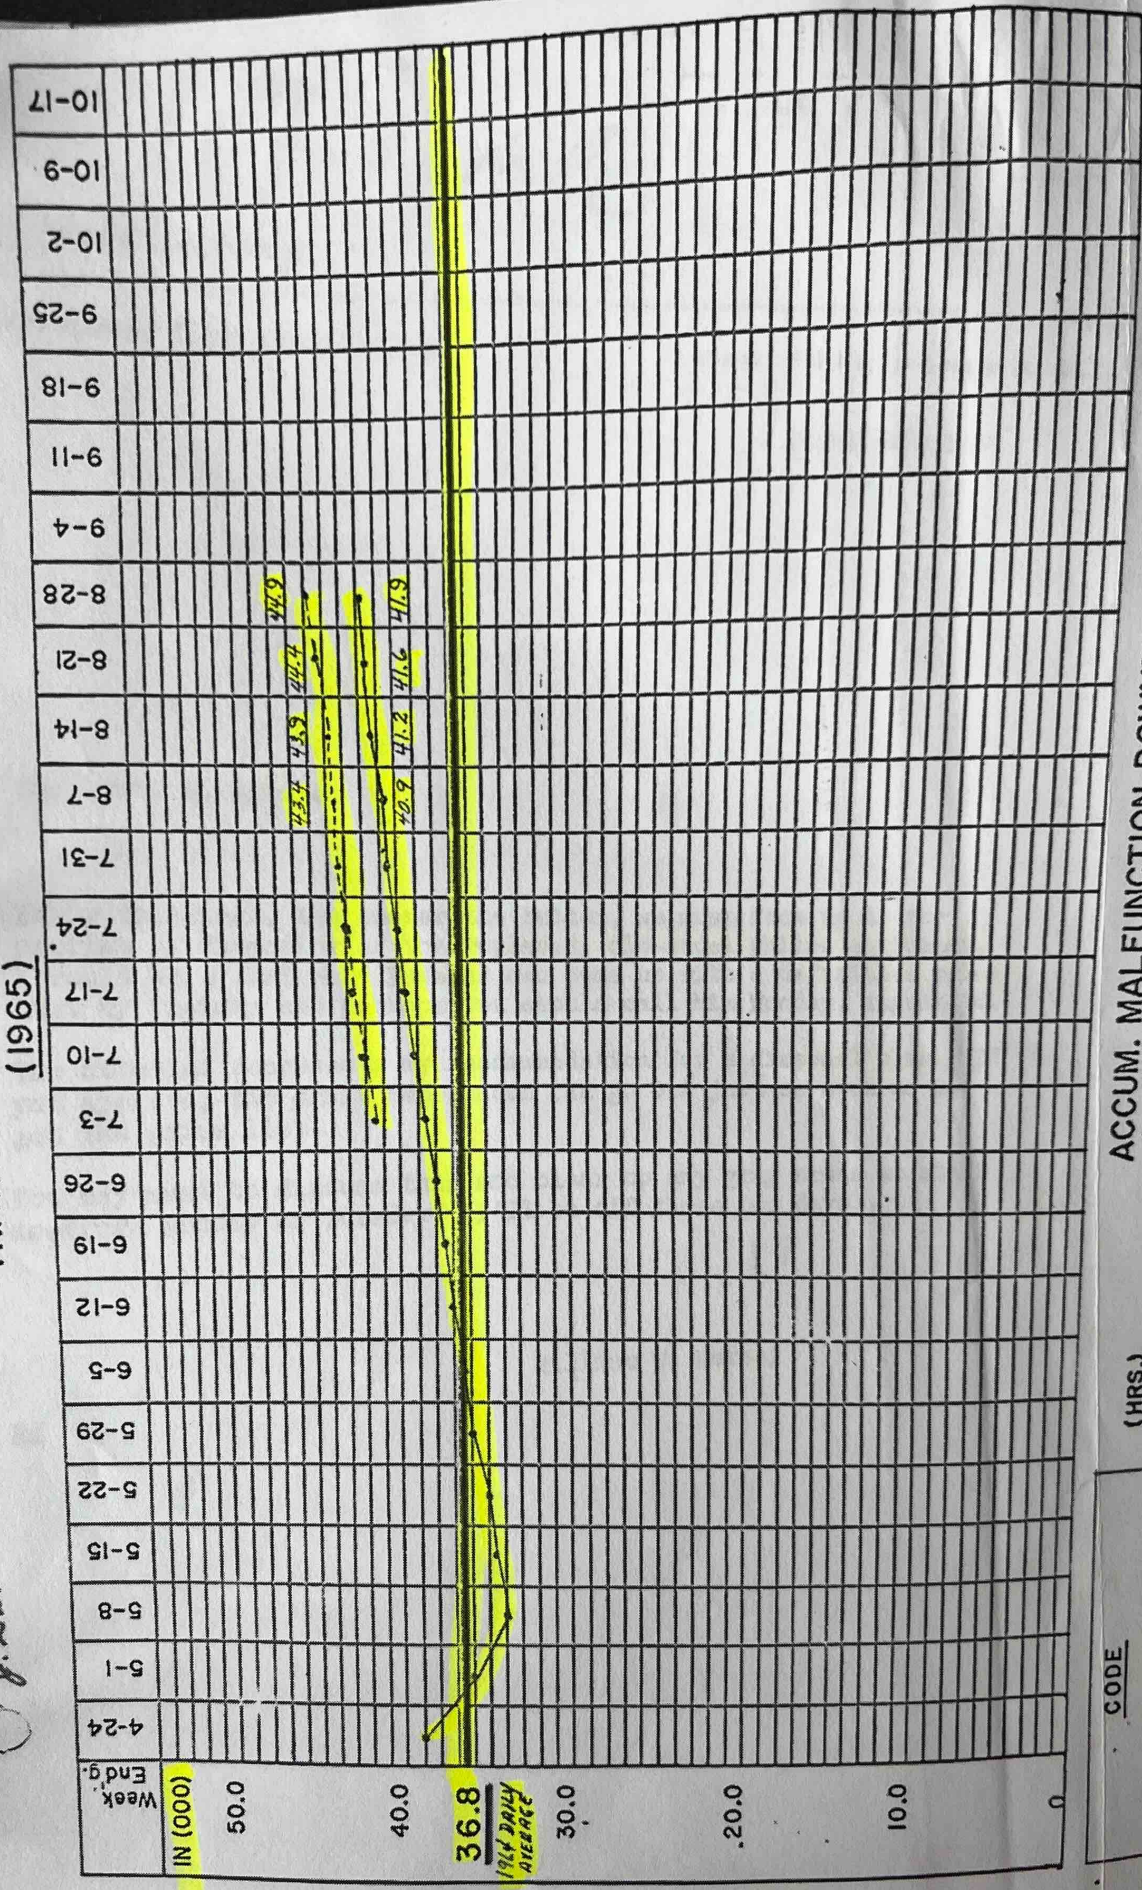

Magic Skyway Ride

Magic Skyway

DAILY AVERAGE TRACK RIDE ATTENDANCE (1965)

J. Lattin

ACCUM. MALFUNCTION DOWNTIME

(HRS.)
40
30
20
10

CODE

- 1964 TRACK
- - - 1965 TRACK

ok - 1964